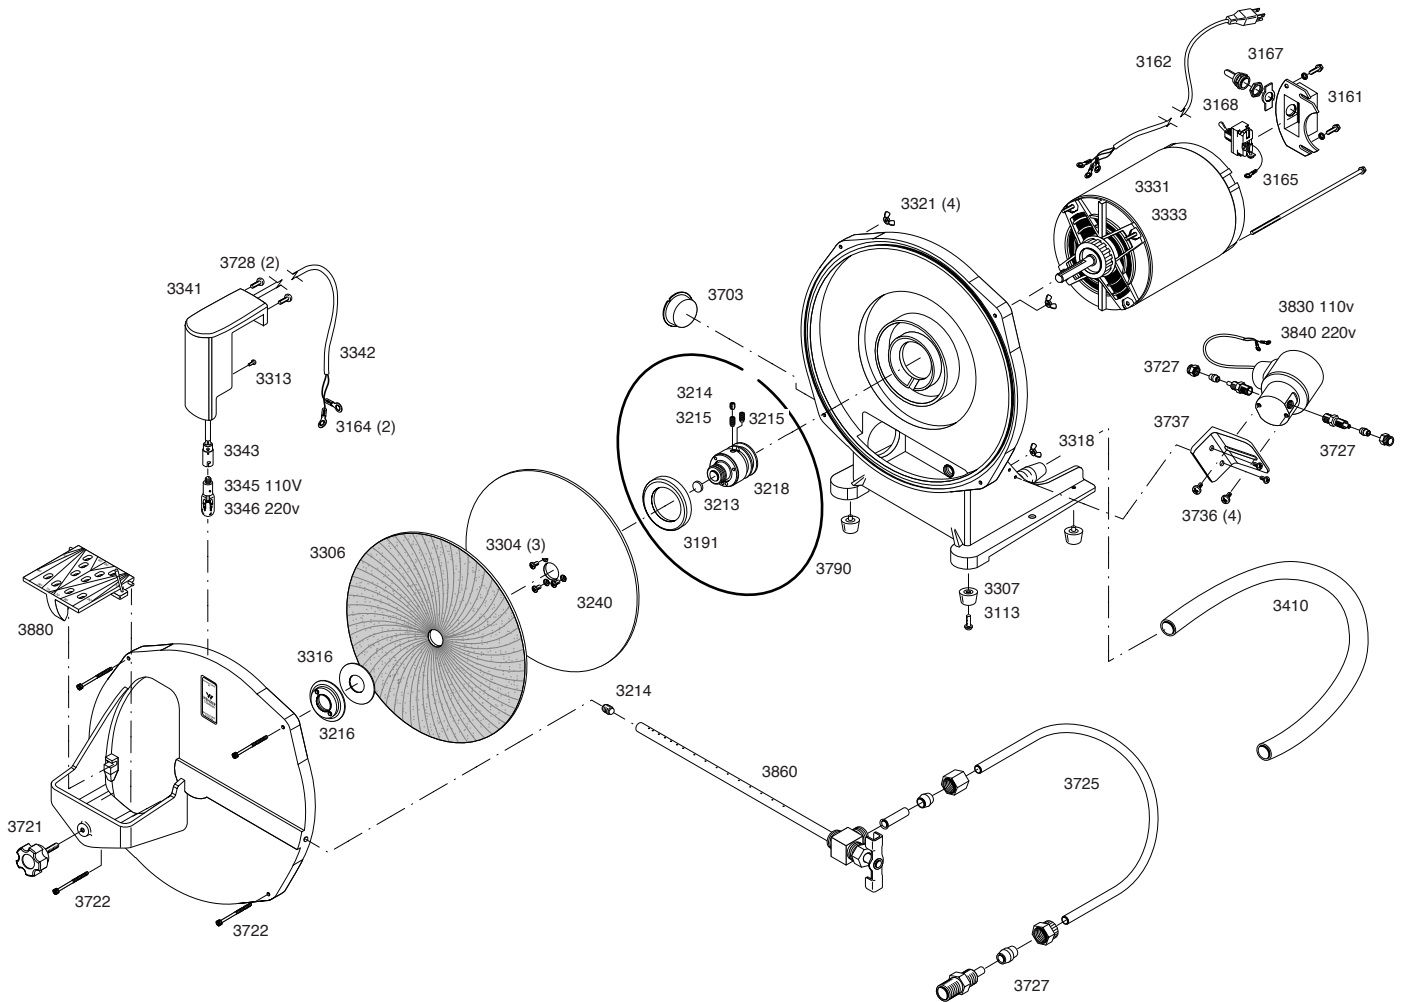

125 Single Trimmer Parts Diagram

125 Trimmer Parts

3113	Screw, 10-32	3240	Back-up Plate w/ screws	3345	Bulb, 110v
3161	Switch Cover	3304	Screw	3346	Bulb, 220v
3162	Power Cord	3306	Coarse Wheel	3410	Drain Hose
3164	Lug Connector	3307	Rubber Foot	3703	Clean Out Plug
3165	Jumper Wire	3313	Screw, 4-40 PH	3721	Knob
3167	Switch Protector	3316	Plastic Shim	3722	Housing Screw
3168	Switch	3318	Drain Nipple	3725	Water Line x 1'
3191	Slinger	3321	Wing Nut	3727	Compression Fitting
3213	Rubber Plug	3331	Motor, 1/2 HP, 110/220v	3736	Screw, 8-32 PH
3214	Set Screw, SS	3333	Motor, 3/4 HP, 110/220v	3737	Water Valve Bracket
3215	Set Screw	3341	Lamp Housing	3790	Housing Gasket
3216	Wheel Nut	3342	Lamp Cord	3860	Spray Tube w/ valve
3218	Hub	3343	Lamp Socket	3880	Work Table